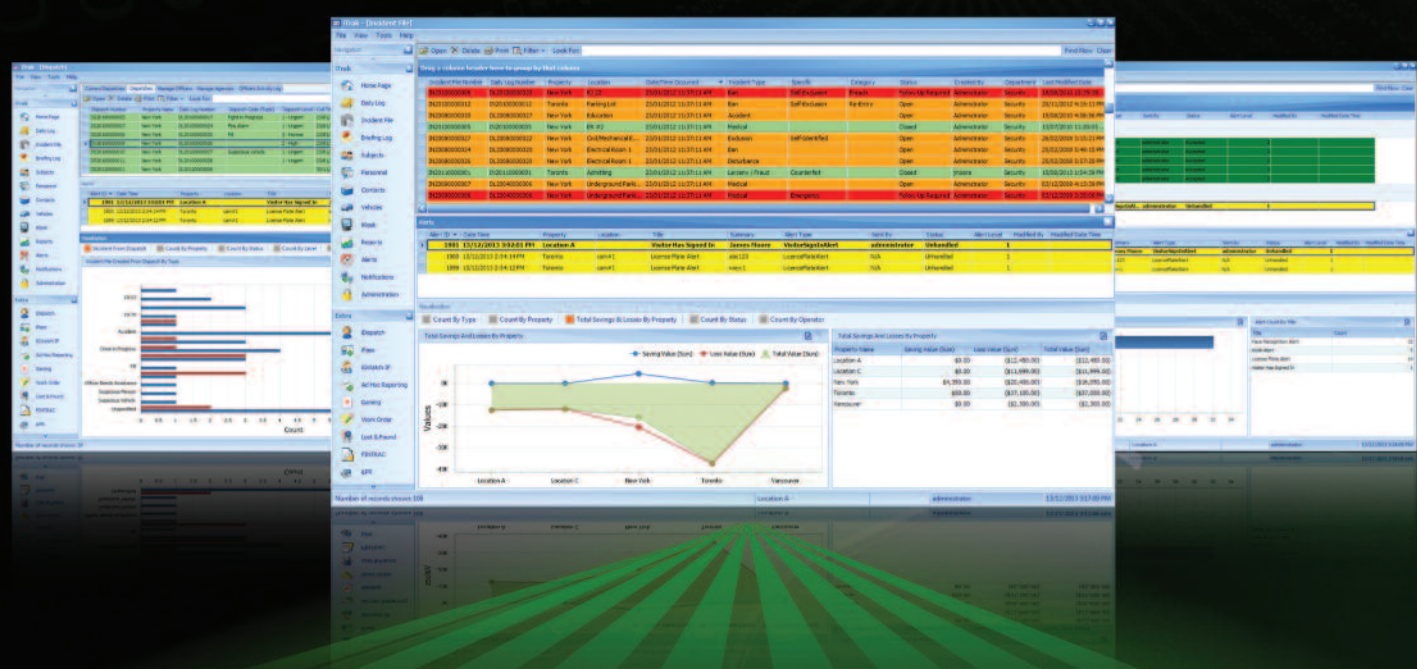

Gain Order, Structure & Control of Your Security Data

Intuitive & Intelligent Security & Surveillance Management Platform

- 
Dispatch
- 
Daily Logs
- 
Incident & Risk Management
- 
Subjects
- 
Identification Solutions
- 
Visitor Management
- 
Lost & Found
- 
Business Intelligence
- 
Gaming Audit & Procedure Violations

Data Visualization and Dashboard Reporting brings reporting to a whole new level!

iTrak v. 5.8 Incident Reporting & Risk Management
turning your incident data into actionable intelligence
www.iviewsystems.com/itrak | 866-705-9671